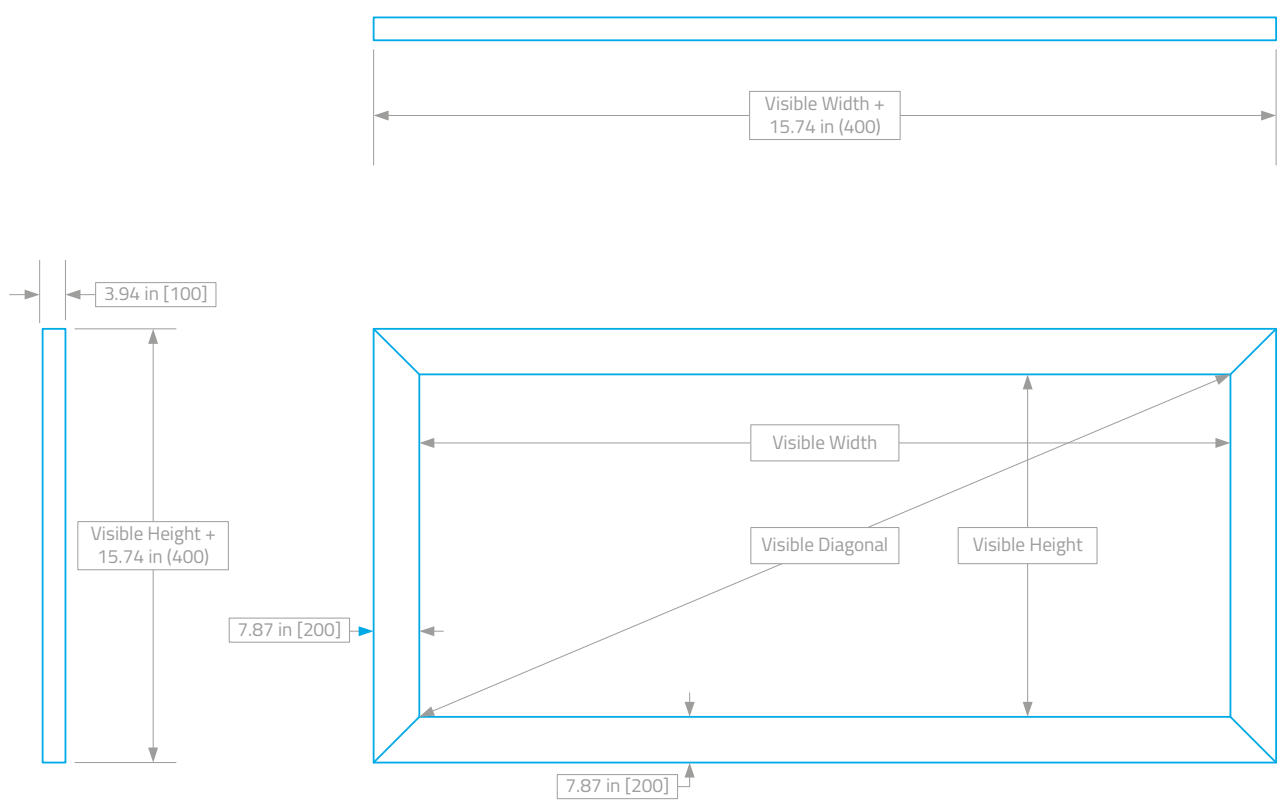

## FRONTIER – MODERN VELVET FRAME SCREEN

**Frontier:-** The limit of knowledge or the most advanced achievement in a particular field

DT Screens Frontier range updates the classic velvet border fixed frame projection screen with a flatter 69mm bezel featuring gently radiused edges and at just 36mm deep, Frontier delivers a classic style that fits in to all design schemes.

The beautiful dark velvet frame and front

mount fabric system mean that Frontier is equally at home mounted on wall or fitted in to a recess.

Frontier is available with all DT Screens surfaces and can be specified in any size or aspect ratio up to 5.1m wide.

## DYNAMIC – MULTIWAY MASKING SCREEN

**Dynamic:-** Of or relating to force related to motion.

DT Screens Dynamic range is the premier example of motorised masking projection screen design. With a unique 200mm two-part bezel design and starting at just 100mm deep, Dynamic delivers an unbeatable combination of visual style and performance masking that will grace any home cinema.

Dynamic models are available with side by side, top and bottom, four way and art work masking. Dynamic is available with all DT Screens surfaces and can be specified in any size or aspect ratio up to 5.1m wide as standard. Larger sizes are available pending site survey.