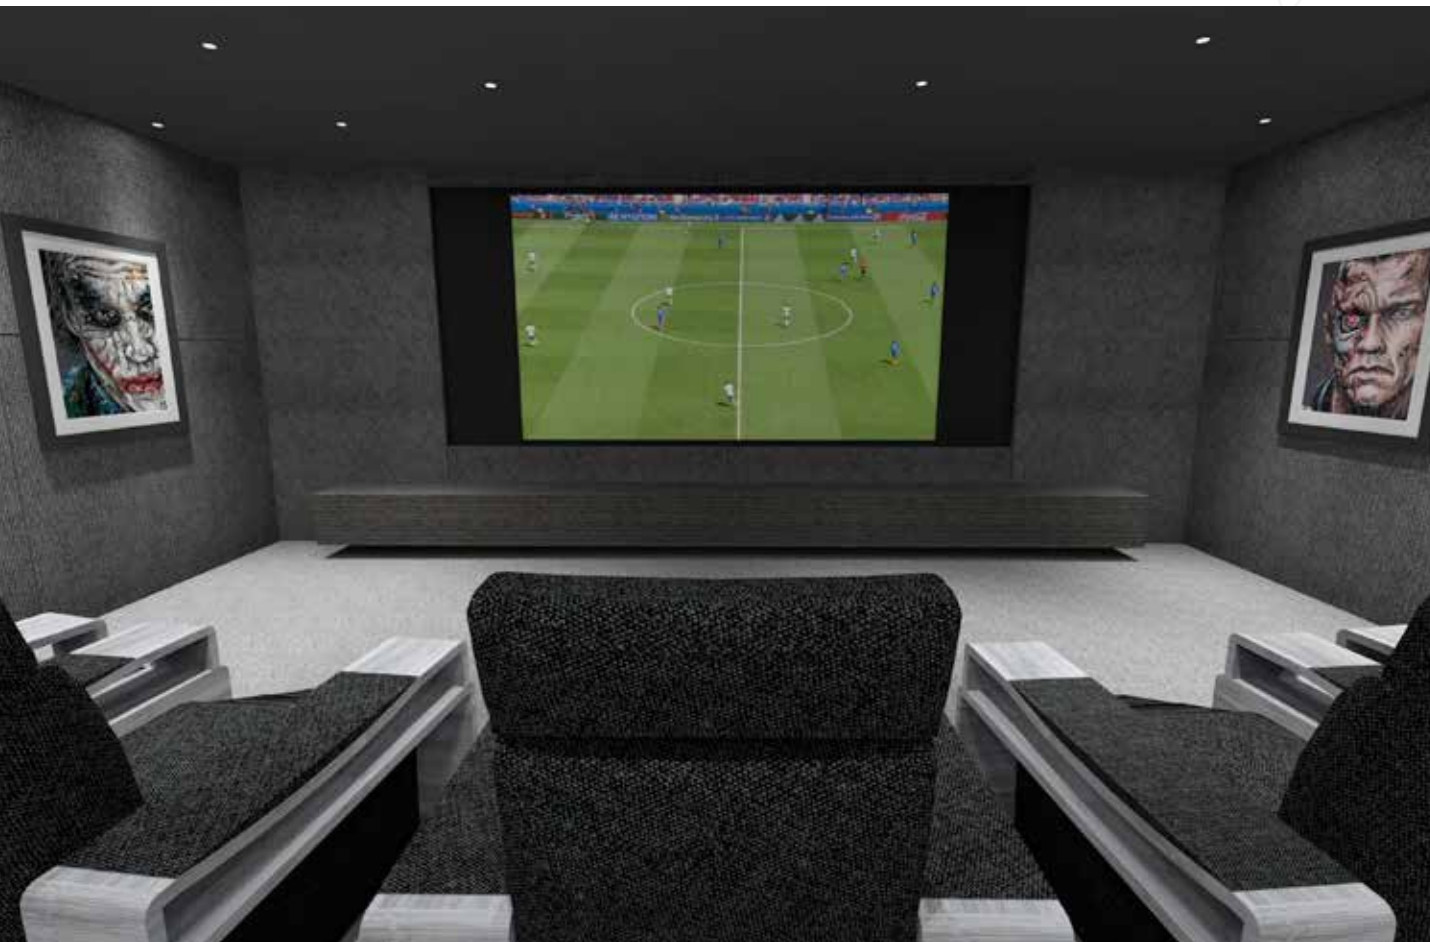

DT SCREENS – OUR STORY

Display Technologies Screens fuse the highest technical specification and performance with the greatest ease of install on the market.

DT Screens provide a comprehensive range of solutions offering total flexibility in size and aspect ratio. The combination of meticulous design, premium components and bespoke manufacturing allows DT Screens to deliver on our promise of performance and ease of use.

DT Screens are already a feature component of some of the highest performance home cinemas. Choose DT Screens to maximise the performance of your chosen projector for years to come.